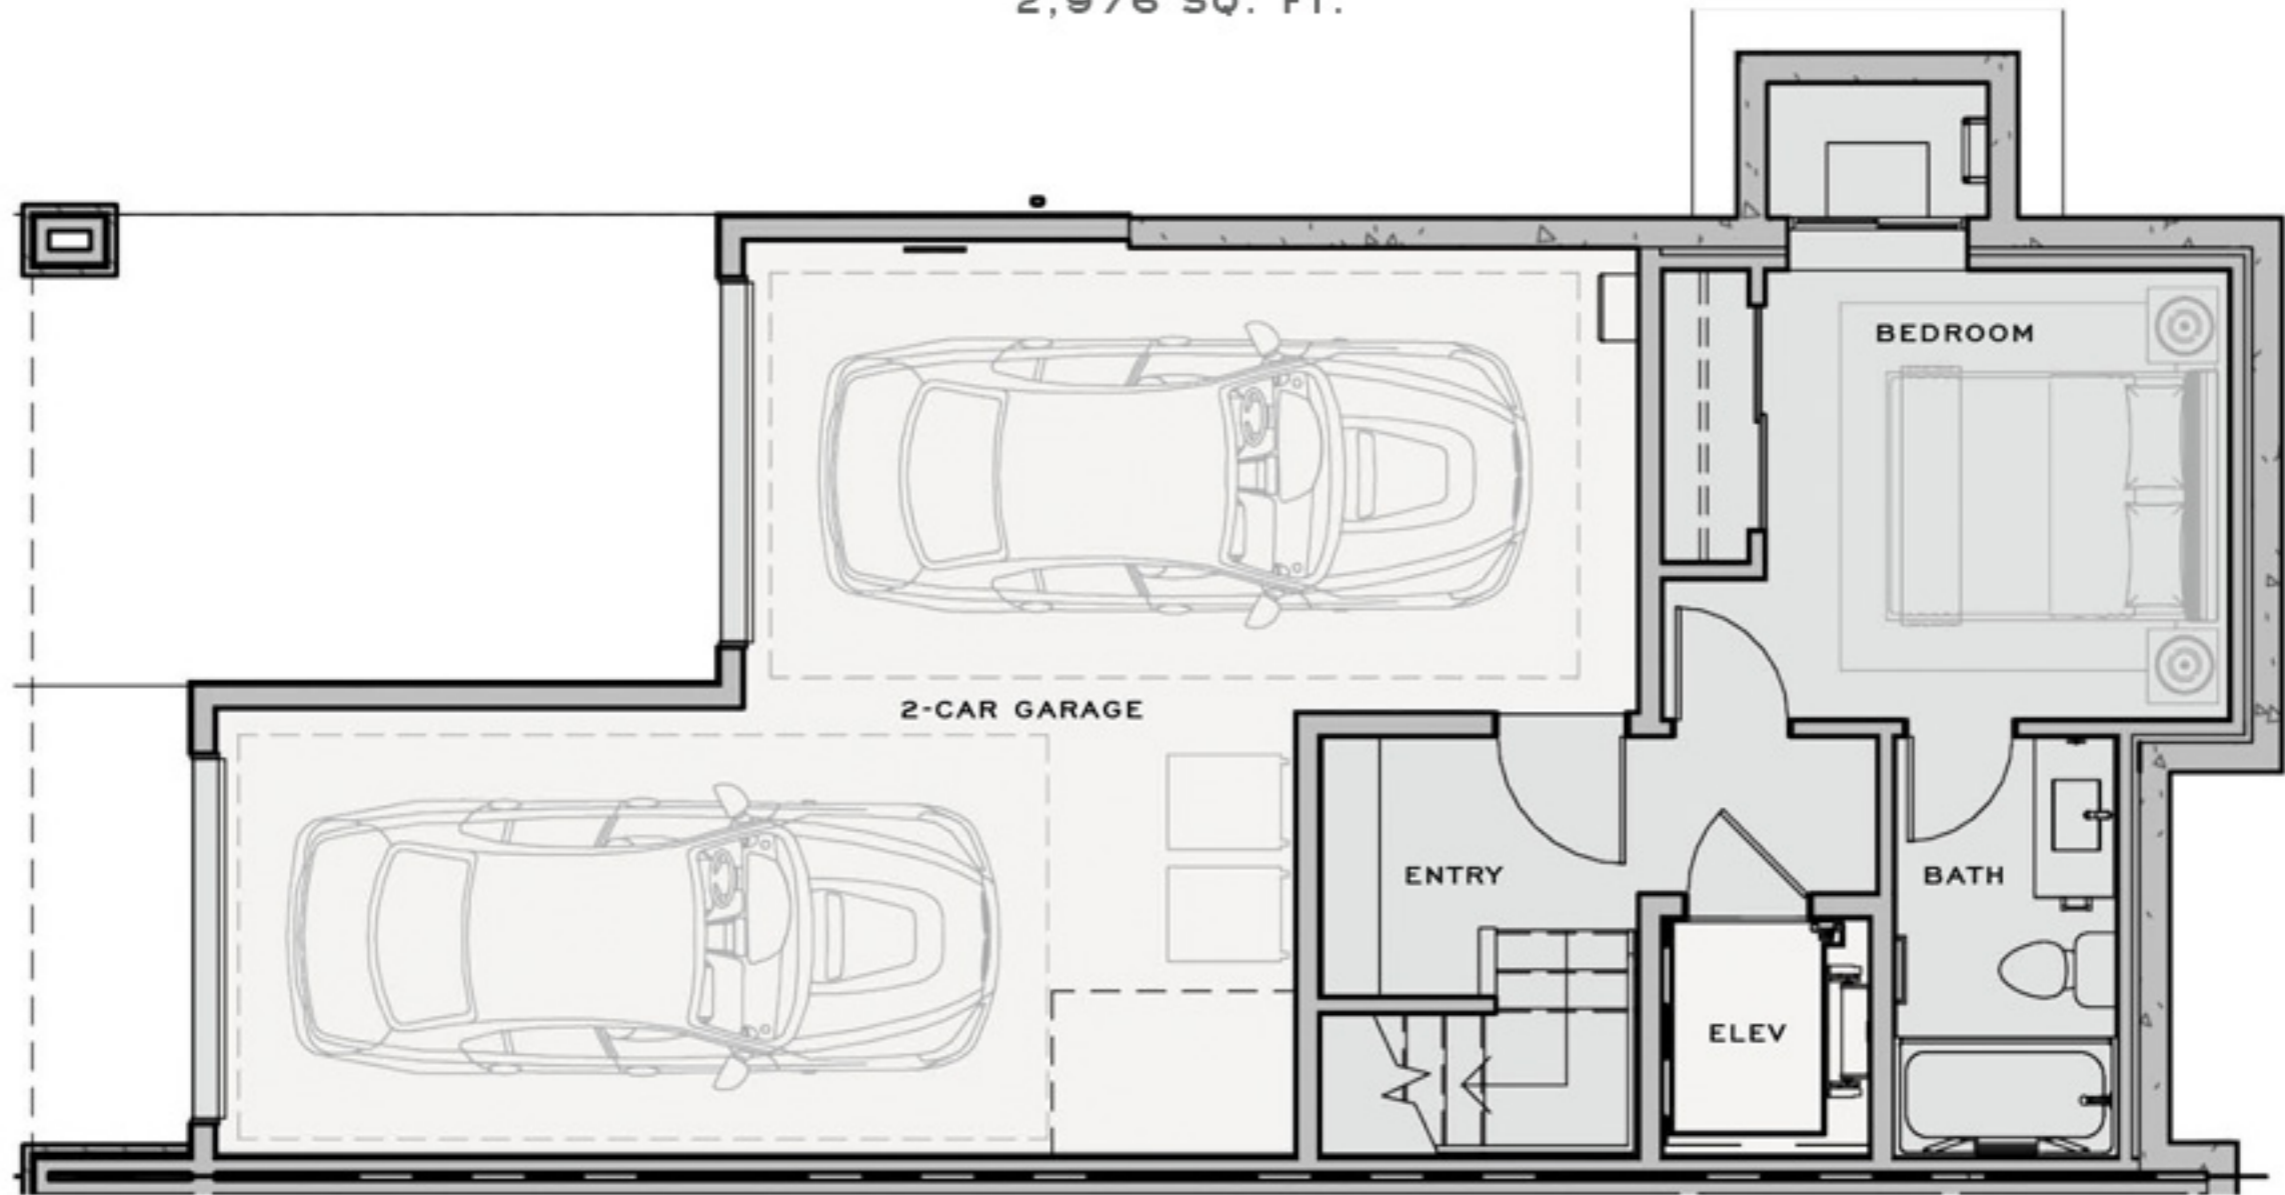

**UNIT A**  
**2,976 SQ. FT.**

**4 STORIES WITH ELEVATOR, 4 BEDROOMS, 4.5 BATHROOMS**  
**2-CAR GARAGE, BONUS ROOM, OFFICE, 2 DECKS**

UNIT A  
2,976 SQ. FT.

4 STORIES WITH ELEVATOR, 4 BEDROOMS, 4.5 BATHROOMS  
2-CAR GARAGE, BONUS ROOM, OFFICE, 2 DECKS

UNIT A  
2,976 SQ. FT.

4 STORIES WITH ELEVATOR, 4 BEDROOMS, 4.5 BATHROOMS  
2-CAR GARAGE, BONUS ROOM, OFFICE, 2 DECKS

**UNIT A**  
**2,976 SQ. FT.**

**4 STORIES WITH ELEVATOR, 4 BEDROOMS, 4.5 BATHROOMS**  
**2-CAR GARAGE, BONUS ROOM, OFFICE, 2 DECKS**