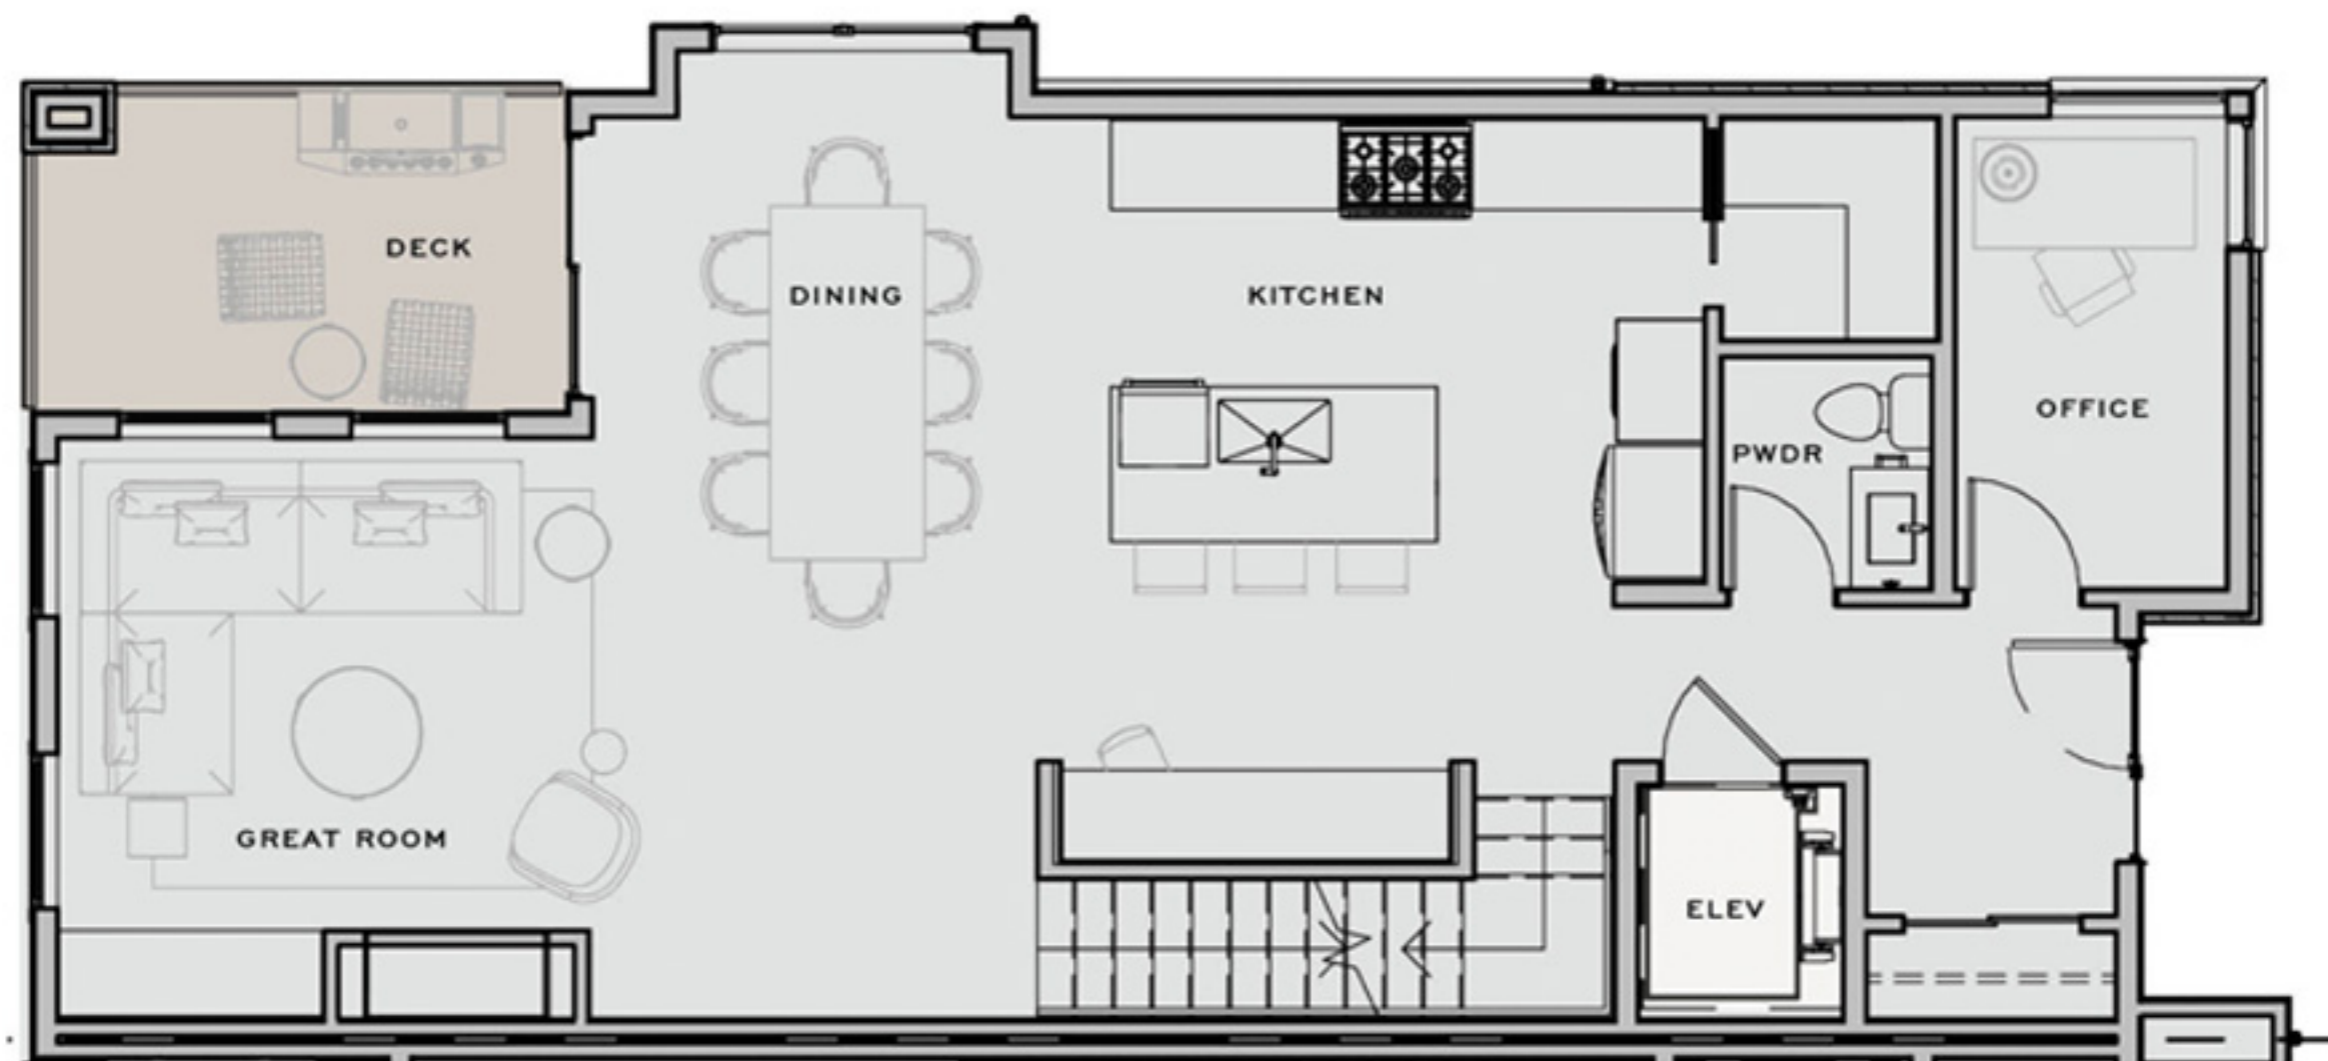

**UNIT A**  
**2,976 SQ. FT.**

**4 STORIES WITH ELEVATOR, 4 BEDROOMS, 4.5 BATHROOMS**  
**2-CAR GARAGE, BONUS ROOM, OFFICE, 2 DECKS**

UNIT A  
2,976 SQ. FT.

4 STORIES WITH ELEVATOR, 4 BEDROOMS, 4.5 BATHROOMS  
2-CAR GARAGE, BONUS ROOM, OFFICE, 2 DECKS

UNIT A  
2,976 SQ. FT.

4 STORIES WITH ELEVATOR, 4 BEDROOMS, 4.5 BATHROOMS  
2-CAR GARAGE, BONUS ROOM, OFFICE, 2 DECKS

**UNIT A**  
**2,976 SQ. FT.**

**4 STORIES WITH ELEVATOR, 4 BEDROOMS, 4.5 BATHROOMS**  
**2-CAR GARAGE, BONUS ROOM, OFFICE, 2 DECKS**