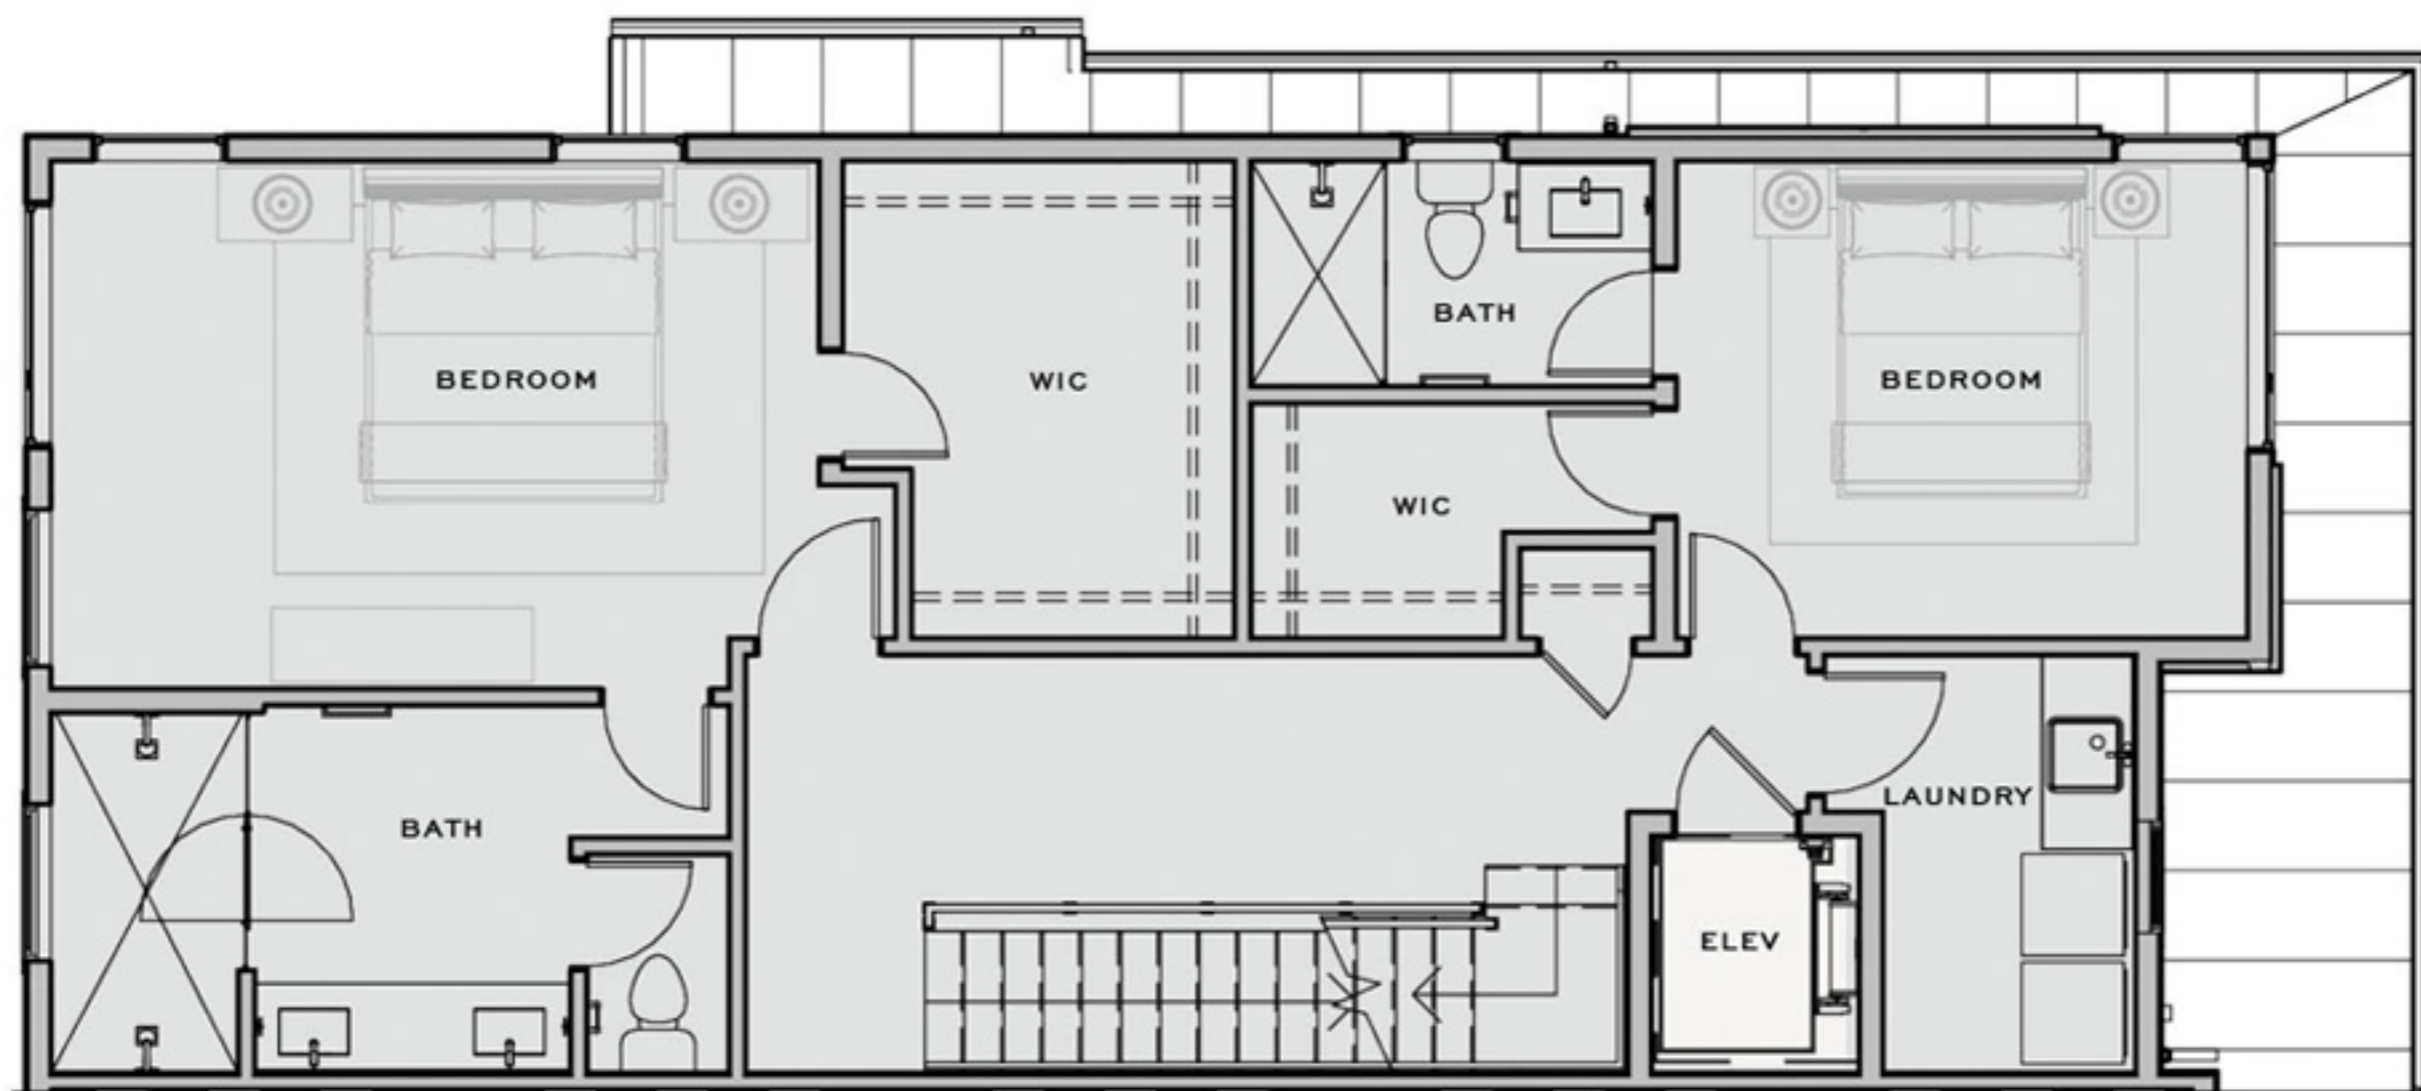

**UNIT A**  
**2,976 SQ. FT.**

**4 STORIES WITH ELEVATOR, 4 BEDROOMS, 4.5 BATHROOMS**  
**2-CAR GARAGE, BONUS ROOM, OFFICE, 2 DECKS**

UNIT A  
2,976 SQ. FT.

4 STORIES WITH ELEVATOR, 4 BEDROOMS, 4.5 BATHROOMS  
2-CAR GARAGE, BONUS ROOM, OFFICE, 2 DECKS

UNIT A  
2,976 SQ. FT.

4 STORIES WITH ELEVATOR, 4 BEDROOMS, 4.5 BATHROOMS  
2-CAR GARAGE, BONUS ROOM, OFFICE, 2 DECKS

**UNIT A**  
**2,976 SQ. FT.**

**4 STORIES WITH ELEVATOR, 4 BEDROOMS, 4.5 BATHROOMS**  
**2-CAR GARAGE, BONUS ROOM, OFFICE, 2 DECKS**